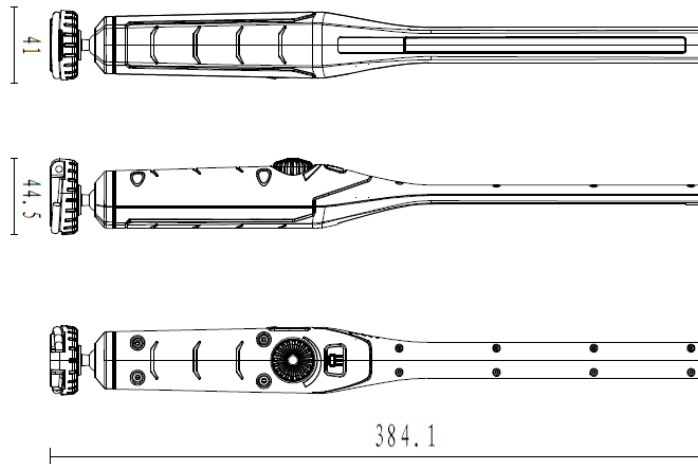

### Part No. 0-699-86

Durite's ultra bright 7W COB LED Hand Lamp. 6000-7000K, Main Light 600Lumens. Top Light 120Lumens. 3.7V 2600mAh Battery. Variable swivel 360 degrees. IP54. Super strong magnet and hook. 5 Battery state indicator LED's. Upto 16 hours run time. CE Approved.

### Technical Drawing (not to scale)